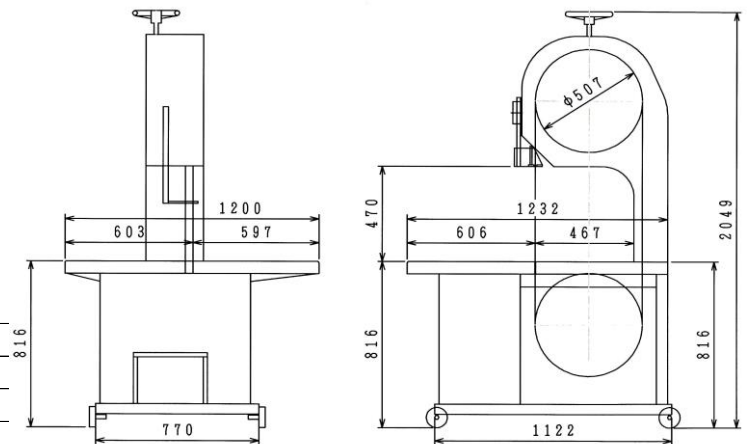

Machine specifications

| | |
|-----------------------------|--|
| Maximum pull cutting height | 470H |
| Table dimension | 1230 × 1200 |
| Machine dimension | 1230 × 1200 × 2048 |
| All over weight | 440kg |
| Motor | 2.2kw to 3.7kw |
| Power source | Three-phase circuit Hz50/60 AC 200v~440v |