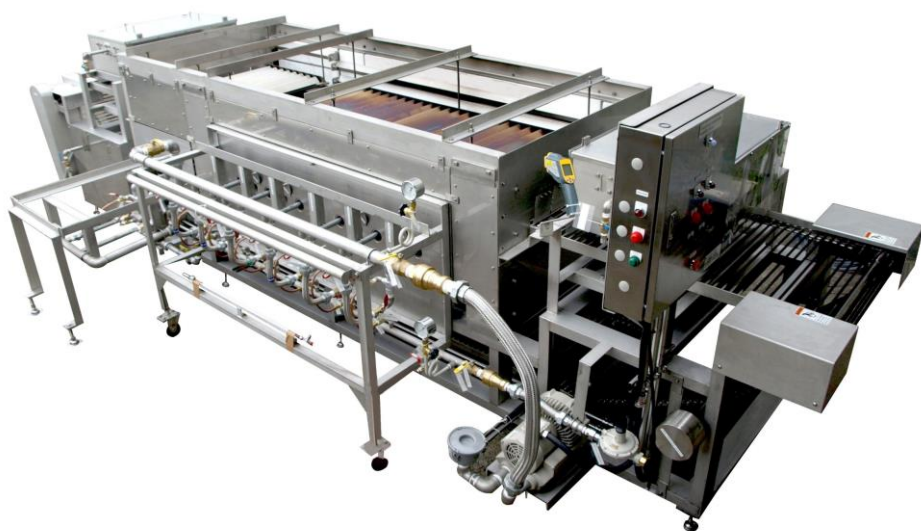

Automatic baking machine for lightly roasted bonito

 series⑪

KY-350G  Gas Baking

KY-550GS  Gas Baking
 Charcol baking

KY-750GSW  Gas Baking
 Charcol baking
 Straw baking

 Gas Baking

 Charcol baking

 Straw baking

Oceanic bonitos, Albacore Tuna,
Red Salmon, Tuna, Roasted beefm
... and others

Specification		(unit:mm)
Capacity	350kg/H	
Motor	0.4kw	
Gas consumption	13kg/H	
Power Supply	3 Phase 200V	50/60Hz

All round planner for fishery processing plants